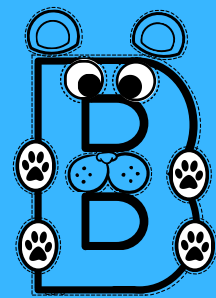

# B is for Bear

Cut, Glue & Color!

eyes

paws

ears

mouth

Spell Bear Here!

# b is for butterfly